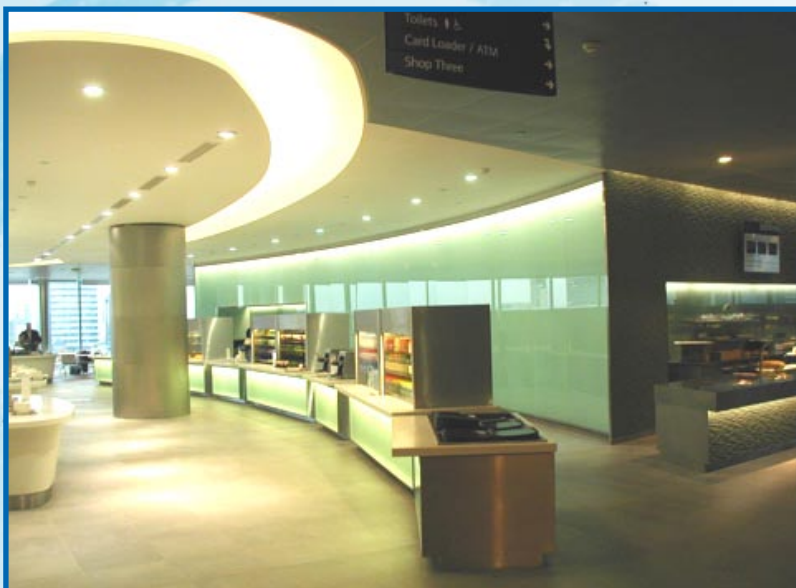

***ChromaGlass™** can be used in a variety of applications to create a very different, striking appearance, enhancing the natural beauty of glass*

- **Wall cladding**
- **Spandrel panels**
- **Partition screens**
- **Coloured laminated**
- **Reception areas**
- **Glass floors**
- **Shop fronts**
- **Splashbacks**
- **Counter tops**
- **Glass tiles**
- **Privacy screens**
- **Glass signs**
- **Ceilings**
- **Doors**

Contact Tipperary Glass for your nearest supplier

(T) +353 (0)504-32192 (F) +353 (0)504-32195 (E) info@tipperaryglass.ie

www.tipperaryglass.ie